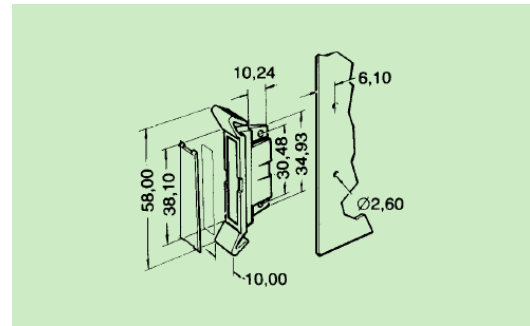

Vero Technologies Ltd

Unit 25 : Solent Industrial Estate : Hedge End : Hants : SO30 2FY UK

Tel : +44(0) 870-2259505
 Fax: +44(0) 1489-776938

Email : sales@verotech.co.uk
 Web site: www.verotl.com

PCB Card Handles – Dimensional Information.

Card Handle Type A

Card Handle Type B

Card Handle Type C

Card Handle Type D

Card Handle Type E