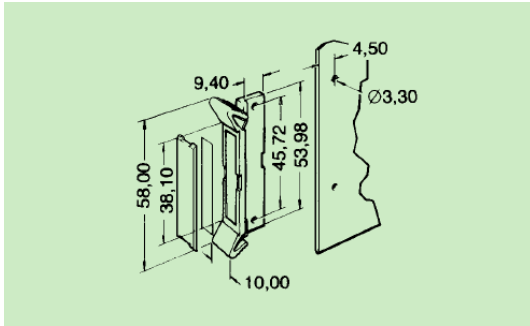

Vero Technologies Ltd

Unit 25 : Solent Industrial Estate : Hedge End : Hants : SO30 2FY UK

Tel : +44(0) 870-2259505
 Fax: +44(0) 1489-776938

Email : sales@verotech.co.uk
 Web site: www.verotl.com

PCB Card Handles – Dimensional Information.

Card Handle Type A

Card Handle Type B

Card Handle Type C

Card Handle Type D

Card Handle Type E