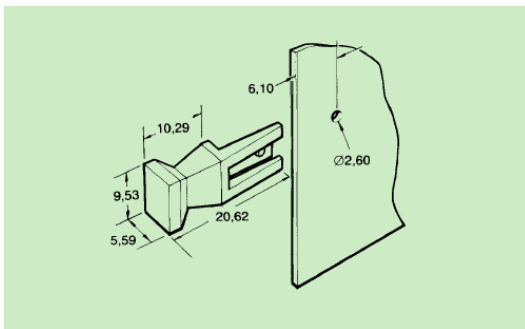

Vero Technologies Ltd

Unit 25 : Solent Industrial Estate : Hedge End : Hants : SO30 2FY UK

Tel : +44(0) 870-2259505
 Fax: +44(0) 1489-776938

Email : sales@verotech.co.uk
 Web site: www.verotl.com

PCB Card Handles – Dimensional Information.

Card Handle Type A

Card Handle Type B

Card Handle Type C

Card Handle Type D

Card Handle Type E